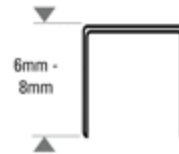

## Features & Benefits

Model	TR45
Length (mm)	6 (min) - 8 (max)