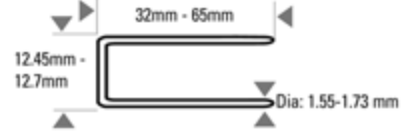

863S4-1

S4/16NC STAPLER-CT 64MM MAX (863)

S4 Fastener Summary

Features & Benefits

Accessories

-  Oil Lube SB32
-  Driver Assembly 106077

Model	863S4-1	Operating Pressure	PSI	60 - 120
Weight	2.63		BAR	4.2 - 8.4
Dimensions L x W x H (mm)	371 x 316 x 98	Air Consumption Ltr.per shot @ 5.6 bar		1.36
Length (mm)	32 (min) - 65 (max)	Noise	LPA 1sd	79.8
Diameter (mm)	1.4 (min) - 1.6 (max)		LWA 1sd	87.1
Magazine Capacity	100		LPA 1sd	74.1
		Vibration m/s2		3.966