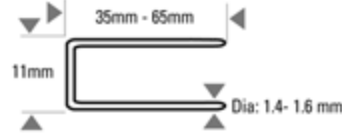

5416543

S5/100 STAPLER-CT 65MM MAX (VULCANO)

S5

Fastener Summary

Features & Benefits

Accessories

-  Oil Lube SB32
-  Driver Piston Assembly 3663222

Model	5416543	Operating Pressure	PSI	65 - 120
Weight	2.2		BAR	4.5 - 8.3
Dimensions L x W x H (mm)	350 x 300 x 80	Air Consumption Ltr.per shot @ 5.6 bar		1.8
Length (mm)	35 (min) - 65 (max)	Noise	LPA 1sd	86.5
Diameter (mm)	1.4 (min) - 1.6 (max)		LWA 1sd	99.0
Magazine Capacity	136		LPA 1sd	86.0
		Vibration m/s2		3.6