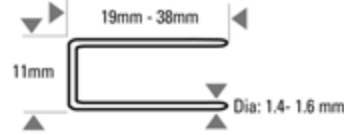

538S5-1

S5/100 STAPLER-CT 38MM MAX (538)

S5 Fastener Summary