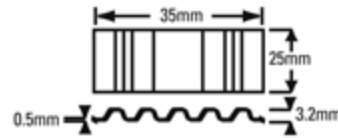

3447

CORRUGATED FASTENING TOOL 25MM MAX

CF Fastener Summary

Features & Benefits

Accessories

-  Oil Lube SB32
-  Driver Piston Assembly D670226U01

Model	3447	Operating Pressure	PSI	60 - 100
Weight	3.95		BAR	4.0 - 7.0
Dimensions L x W x H (mm)	462 x 312 x 102	Air Consumption Ltr.per shot @ 5.6 bar		3
Length (mm)	25 (min) - 25 (max)	Noise	LPA 1sd	
Magazine Capacity	126		LWA 1sd	93.5
			LPA 1sd	92.7
		Vibration m/s2		3.9