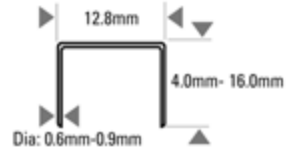

80 Fastener Summary