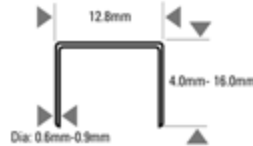

21680B-E

80 STAPLER 16MM MAX (216)

80 Fastener Summary

Features & Benefits

Accessories

-  Oil Lube SB32
-  Driver Piston Assembly 177715

| | | | | |
|----------------------------------|-----------------------|---|-----------------------|-----------|
| Model | 21680B-E | Operating Pressure | PSI | 80 - 120 |
| Weight | 0.81 | | BAR | 4.9 - 8.4 |
| Dimensions L x W x H (mm) | 221 x 150 x 40 | Air Consumption Ltr.per shot @ 5.6 bar | | 0.17 |
| Length (mm) | 4 (min) - 16 (max) | Noise | LPA 1sd | 64.4 |
| Diameter (mm) | 0.6 (min) - 0.9 (max) | | LWA 1sd | 74.0 |
| Magazine Capacity | 139 | | LPA 1sd | 61.0 |
| | | | Vibration m/s2 | < 2.5 |