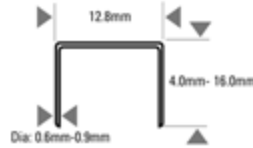

80 Fastener Summary