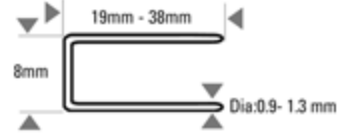

SB150SLBC-1-E

BOSTITCH CAP STAPLER KIT

SL Fastener Summary

Features & Benefits

Accessories

- Sequential Trip Trigger G1302365
- AI (Adjustable Impulse)
- DIAL-A (Adjustable Depth)
- 360° (360-degree rotation)
- CT (Contact Trip Trigger)
- BC (Bosch Cap Stapler)
- Driver Piston Assembly G0212500
- Contact Trip Trigger G1302700
- Oil Lube SB32

| | | | | |
|----------------------------------|-----------------------|---|---------|-----------|
| Model | SB150SLBC-1-E | Operating Pressure | PSI | 70 - 85 |
| Weight | 2.1 | | BAR | 4.8 - 6.2 |
| Dimensions L x W x H (mm) | 286 x 270 x 162 | Air Consumption Ltr.per shot @ 5.6 bar | | 1.41 |
| Length (mm) | 19 (min) - 38 (max) | Noise | LPA 1sd | 83.5 |
| Diameter (mm) | 0.9 (min) - 1.3 (max) | | LWA 1sd | 91.0 |
| Magazine Capacity | 150 | | LPA 1sd | 78.0 |
| | | Vibration m/s2 | | 3.33 |