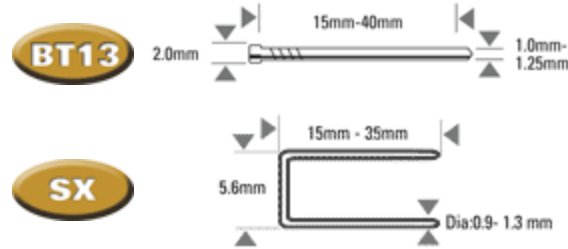

Model	SB-2IN1	Operating Pressure	PSI	75 - 100
Weight	1.08		BAR	5.0 - 7.0
Dimensions L x W x H (mm)	235 x 216 x 51	Air Consumption Ltr.per shot @ 5.6 bar		0.73
Head (mm)	2 (min) - 2 (max)	Noise	LPA 1sd	86.6
Length (mm)	15 (min) - 40 (max)		LWA 1sd	93.3
Diameter (mm)	1 (min) - 1.25 (max)		LPA 1sd	80.3
Magazine Capacity	100	Vibration m/s2		< 2.5