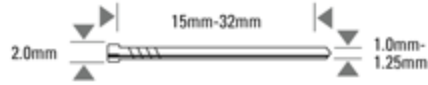

BT125-1

BRAD NAILER-CT 32MM MAX

BT13 Fastener Summary

Features & Benefits

Accessories

-  Sequential Trip Trigger SEQ4
-  Mg
- 
-  CT
- 
- 
- 
-  Driver Piston Assembly 120078
-  Service Kit BT125-RK
-  No Mar Tip 120056

Model	BT125-1	Operating Pressure	PSI	70 - 120
Weight	0.86		BAR	4.8 - 8.3
Dimensions L x W x H (mm)	257 x 210 x 60	Air Consumption Ltr.per shot @ 5.6 bar		0.8
Head (mm)	2 (min) - 2 (max)	Noise	LPA 1sd	73.9
Length (mm)	15 (min) - 32 (max)		LWA 1sd	78.9
Diameter (mm)	1 (min) - 1.25 (max)		LPA 1sd	65.9
Magazine Capacity	110	Vibration m/s2		4.41