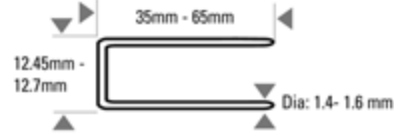

5166543

S4/16NC STAPLER-CT 65MM MAX (VULCANO)

S4 Fastener Summary

Features & Benefits

Accessories

-  Oil Lube SB32
-  Driver Piston Assembly 3694222

Model	5166543	Operating Pressure	PSI	65 - 120
Weight	2.2		BAR	4.5 - 8.3
Dimensions L x W x H (mm)	350 x 300 x 80	Air Consumption Ltr.per shot @ 5.6 bar		1.8
Length (mm)	35 (min) - 65 (max)	Noise	LPA 1sd	86.5
Diameter (mm)	1.4 (min) - 1.6 (max)		LWA 1sd	99.0
Magazine Capacity	136		LPA 1sd	86.0
		Vibration m/s2		3.6