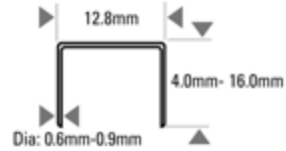

80 Fastener Summary

STANLEY

BOSTITCH®