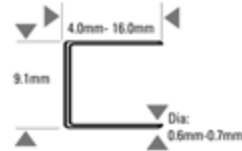

21671B-LN-E

71 STAPLER 16MM (216) LONG NOSE

72 Fastener Summary

Features & Benefits

Accessories

-  Oil Lube SB32
-  Driver Piston Assembly 174327

Model	21671B-LN-E	Operating Pressure	PSI	80 - 120
Weight	0.91		BAR	4.9 - 8.4
Dimensions L x W x H (mm)	221 x 198 x 40	Air Consumption Ltr.per shot @ 5.6 bar		0.17
Length (mm)	4 (min) - 16 (max)	Noise	LPA 1sd	64.4
Diameter (mm)	0.6 (min) - 0.7 (max)		LWA 1sd	74.0
Magazine Capacity	172		LPA 1sd	61.0
		Vibration m/s2		< 2.5