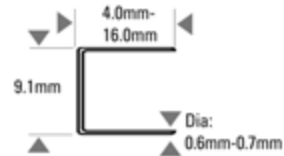

21671B-E

71 STAPLER 16MM MAX (216)

72 Fastener Summary

Features & Benefits

Accessories

-  Oil Lube SB32
-  Driver Piston Assembly 174286

Model	21671B-E	Operating Pressure	PSI	80 - 120
Weight	0.85		BAR	4.9 - 8.4
Dimensions L x W x H (mm)	221 x 150 x 40	Air Consumption Ltr.per shot @ 5.6 bar		0.17
Length (mm)	4 (min) - 16 (max)	Noise	LPA 1sd	64.4
Diameter (mm)	0.6 (min) - 0.7 (max)		LWA 1sd	74.0
Magazine Capacity	172		LPA 1sd	61.0
		Vibration m/s2		< 2.5