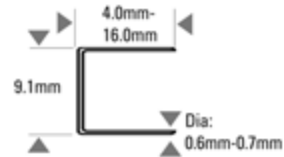

21671B-A-E

71 STAPLER 16MM (216) AUTOFIRE

72 Fastener Summary

Features & Benefits

Accessories

-  Oil Lube SB32
-  Driver Piston Assembly 174286

Model	21671B-A-E	Operating Pressure	PSI	80 - 120
Weight	0.85		BAR	4.9 - 8.4
Dimensions L x W x H (mm)	221 x 150 x 40	Air Consumption Ltr.per shot @ 5.6 bar		0.17
Length (mm)	4 (min) - 16 (max)	Noise	LPA 1sd	64.4
Diameter (mm)	0.6 (min) - 0.7 (max)		LWA 1sd	74.0
Magazine Capacity	172		LPA 1sd	61.0
		Vibration m/s²		< 2.5